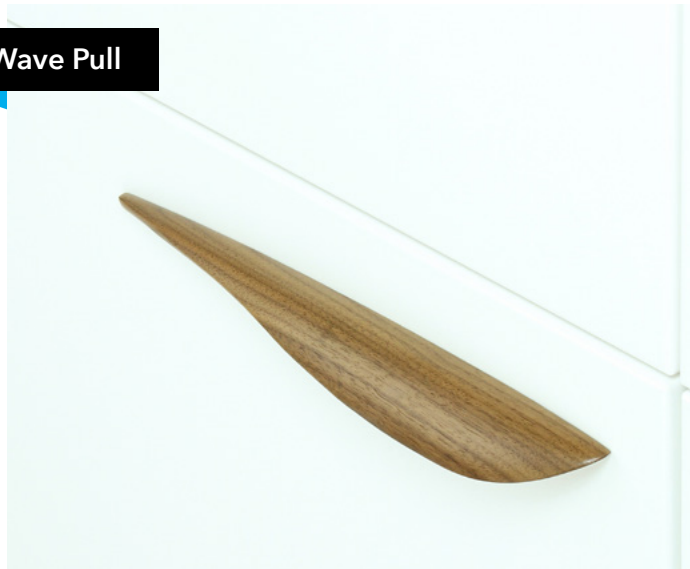

Cape Pull in Walnut finish

Arc Pull in Oak finish

(Pompton Plains, NJ, June 16, 2020) Architectural hardware manufacturer Ashley Norton knows that going natural can be beautiful. The company's unique collection of all-natural **Wood Cabinet Hardware** helps make a bold design statement when paired with kitchen and bath cabinetry. From the curvy Wave Pull to the angular Wing Knob, each ergonomic yet distinctive design adds personality to the kitchen or bath. Plus, an array of available sizes for most designs means there's a wooden knob or pull just right for any cabinet.

"With its organic lines and one-of-a-kind details, wood makes a handsome design statement. It's also an incredibly functional hardware element that coordinates with just about any style or finish," says Ashish Karnani, Vice President of Ashley Norton.

Wave Pull

Wing Knob

Available in both Oak and Walnut wood varieties, and in a multitude of lengths and sizes, the collection of wood pulls includes the **Wave Pull**, modeled after the flow of the ocean; the **Arc Pull**, with its bridge-like curve and tapered center; the **Cape Pull**, reminiscent of free-flowing fabric moving in the wind. Knobs include the steeply oblique **Angled Knob**; the v-shaped **Wing Knob**; and the playful **Yo-Yo Knob**.