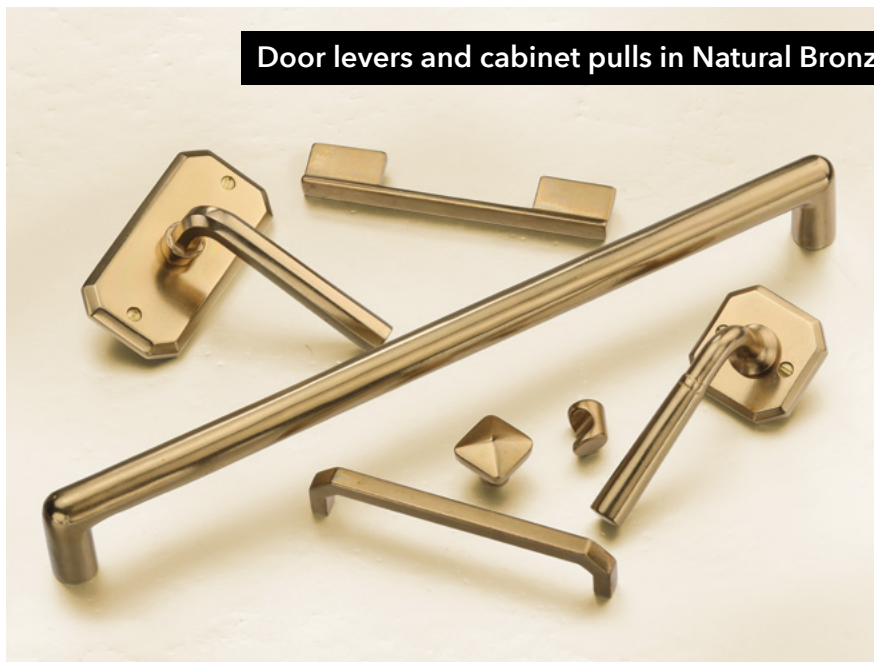

About Ashley Norton

Established in 1987, Ashley Norton offers a vast collection of handcrafted architectural hardware to suit even the most discerning designers and homeowners. Using only the finest art quality Solid Bronze and Solid Brass, our highly skilled craftsmen produce each piece in the collection, including interior handlesets, entry handlesets, cabinet pull handles, cabinet knobs, appliance and door pulls, bath hardware and other home accessories. The resulting one-of-a-kind texture and patina makes each individual element a personalized work of art. From contemporary to traditional, the array of designs, finishes, and styles we offer allows one to make a cohesive design statement throughout the entire residential, commercial, or hospitality project. We’re proud to offer one of the most diverse collections of architectural hardware in the industry, always with a focus on environmental responsibility and impeccable customer service. In addition to today’s finest homes, our products can be found in Wynn Las Vegas, Wynn Macau, Treasure Island, The Bellagio, Beau-Rivage, and The Ritz-Carlton Naples. For more information about Ashley Norton call 1-800-393-1097 or visit AshleyNorton.com.

###