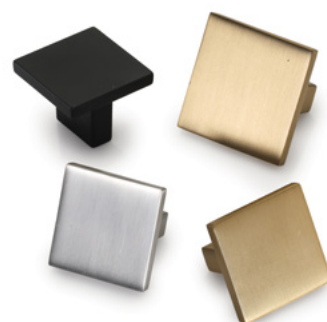

Square knob from Urban Suite

About Ashley Norton

Established in 1987, Ashley Norton offers a vast collection of handcrafted architectural hardware to suit even the most discerning designers and homeowners. Using only the finest art quality Solid Bronze and Solid Brass, our highly skilled craftsmen produce each piece in the collection, including interior handlesets, entry handlesets, cabinet pull handles, cabinet knobs, appliance and door pulls, bath hardware and other home accessories. The resulting one-of-a-kind texture and patina makes each individual element a personalized work of art. From contemporary to traditional, the array of designs, finishes, and styles we offer allows one to make a cohesive design statement throughout the entire residential, commercial, or hospitality project. We're proud to offer one of the most diverse collections of architectural hardware in the industry, always with a focus on environmental responsibility and impeccable customer service. In addition to today's finest homes, our products can be found in Wynn Las Vegas, Wynn Macau, Treasure Island, The Bellagio, Beau-Rivage, and The Ritz-Carlton Naples. For more information about Ashley Norton call 1-800-393-1097 or visit AshleyNorton.com.

###