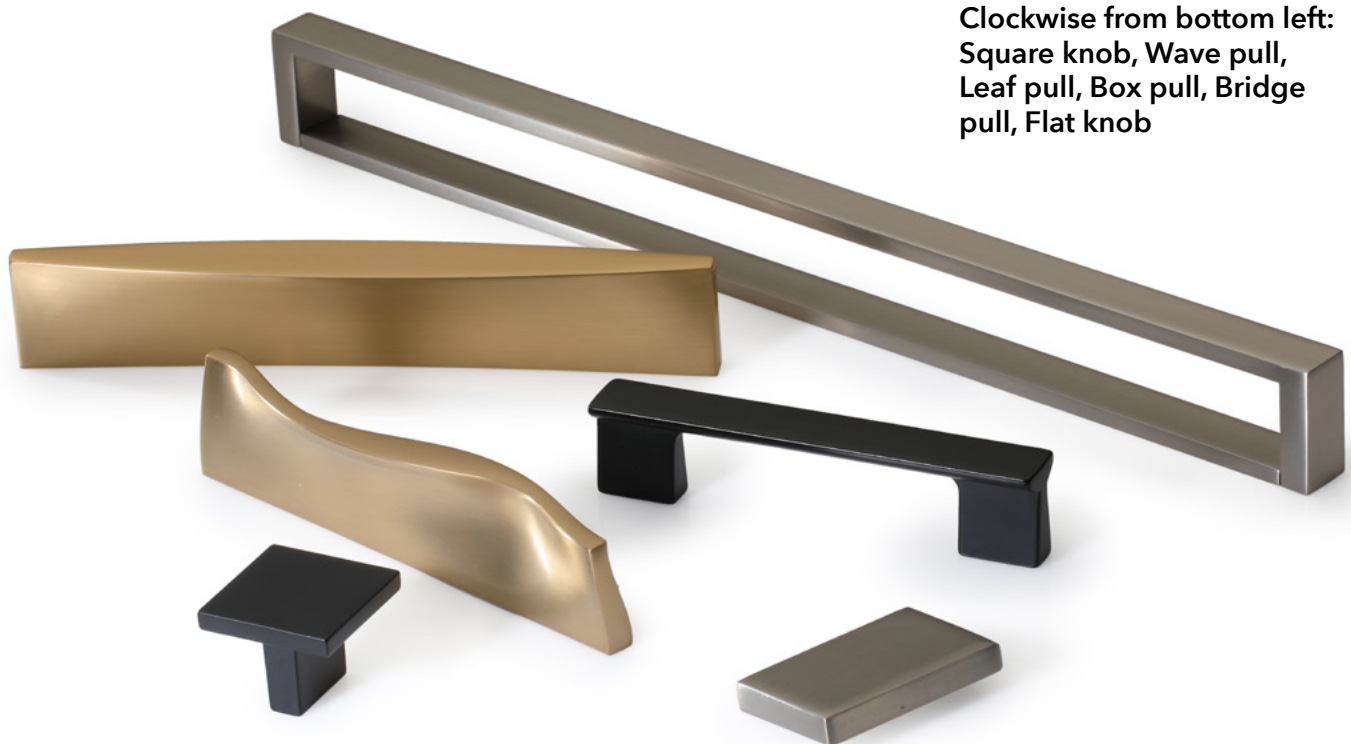

Ashley Norton Adds Fresh New Styles, Trending Finish to Urban Suite

Six sleek designs, plus today's hottest finish, Satin Brass, expand the popular collection, infusing a boost of modern versatility

Clockwise from bottom left:
Square knob, Wave pull,
Leaf pull, Box pull, Bridge
pull, Flat knob

today's cabinetry and furniture. Plus, these six styles now come in Satin Brass. A finish that leans toward the matte side, the slightly dark gold hue is one of today's most requested finishes. Satin Brass pairs well with the minimalist modern aesthetic of the entire Urban Suite collection.

Joining the lineup, the Square knob and Flat knob add a touch of geometric minimalism. The linearity of the trestle-like Bridge pull and rectangular Box pull complements contemporary style. And the natural shapes of the ocean-inspired Wave pull and bamboo leaf-shaped Leaf pull offer a slightly softer spin on modernism. For added flexibility, the Bridge, Box, Wave, and Leaf pulls come in three sizes. Like all of Ashley Norton's architectural hardware products, each piece is designed for comfort and ergonomics when in hand.

In addition to the new Satin Brass finish, Urban Suite elements are available in Flat Black, Polished Chrome, and Satin Nickel. Pricing for the new elements starts at \$14.20 for knobs and \$17 for 3¾" pulls.