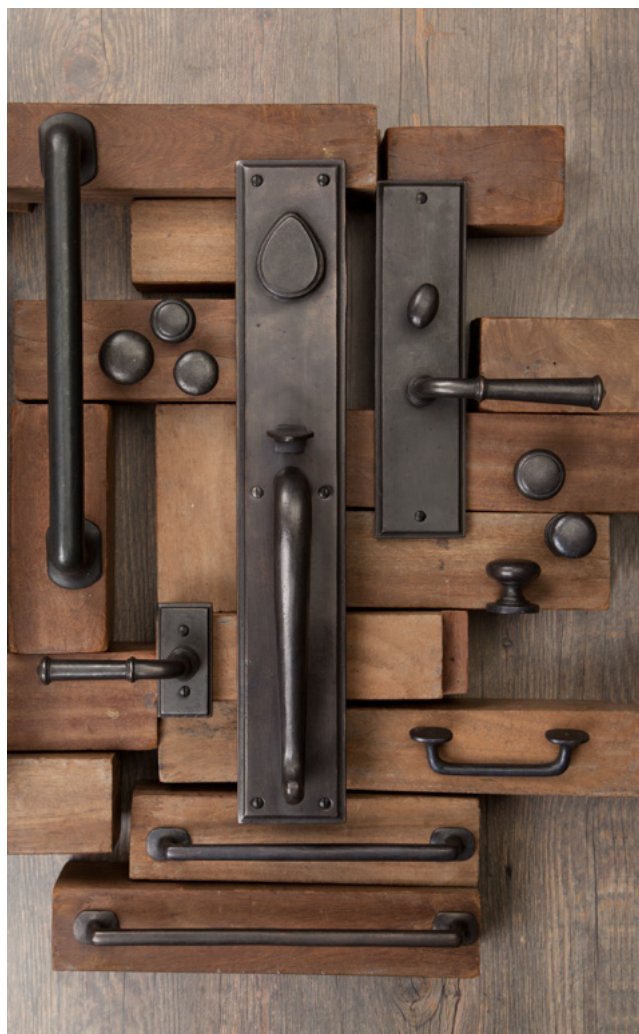

About Ashley Norton

Established in 1987, Ashley Norton offers a vast collection of handcrafted architectural hardware to suit even the most discerning designers and homeowners. Using only the finest art quality Solid Bronze and Solid Brass, our highly skilled craftsmen produce each piece in the collection, including interior handlesets, entry handlesets, cabinet pull handles, cabinet knobs, appliance and door pulls, bath hardware and other home accessories. The resulting one-of-a-kind texture and patina makes each individual element a personalized work of art. From contemporary to traditional, the array of designs, finishes, and styles we offer allows one to make a cohesive design statement throughout the entire residential, commercial, or hospitality project. We're proud to offer one of the most diverse collections of architectural hardware in the industry, always with a focus on environmental responsibility and impeccable customer service. In addition to today's finest homes, our products can be found in Wynn Las Vegas, Wynn Macau, Treasure Island, The Bellagio, Beau-Rivage, and The Ritz-Carlton Naples. For more information about Ashley Norton call 1-800-393-1097 or visit AshleyNorton.com.

Ashley Norton's Rectangular Suite in Dark Bronze

###