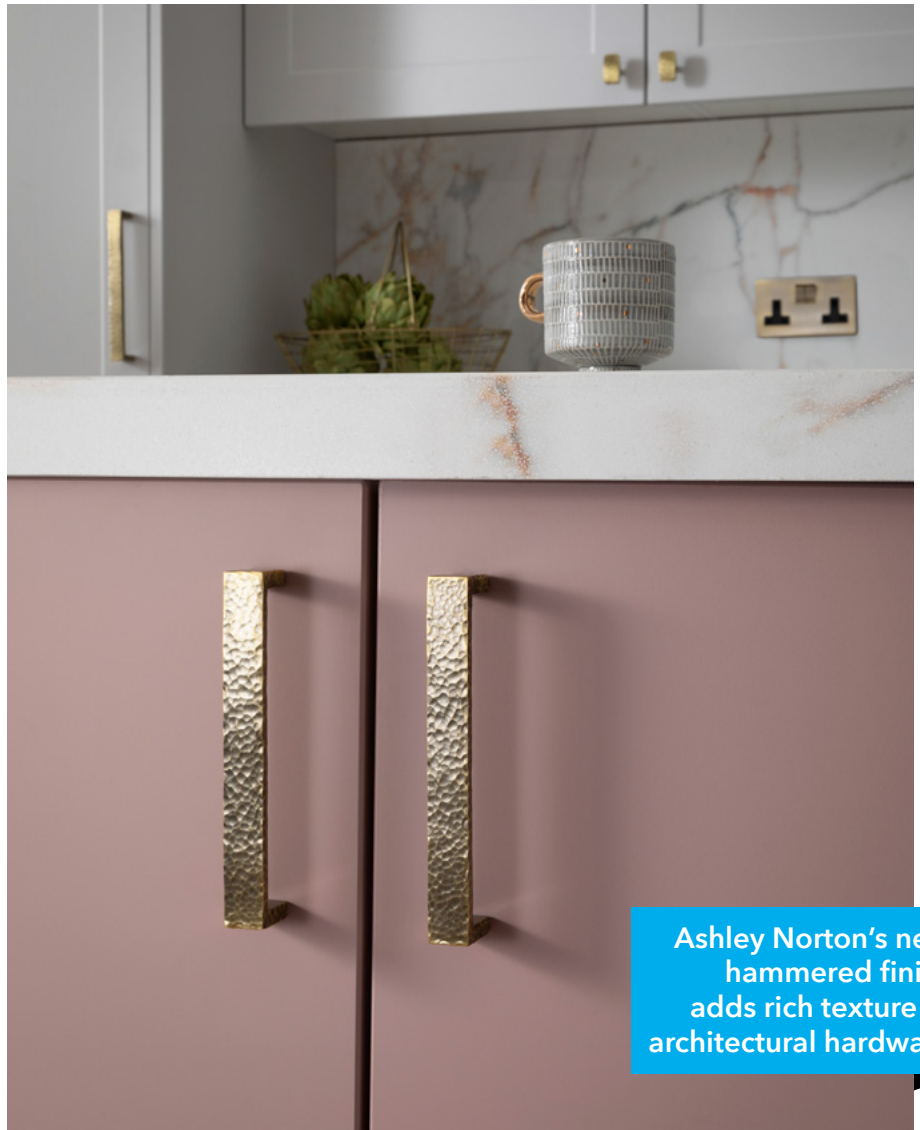

Ashley Norton's new hammered finish adds rich texture to architectural hardware